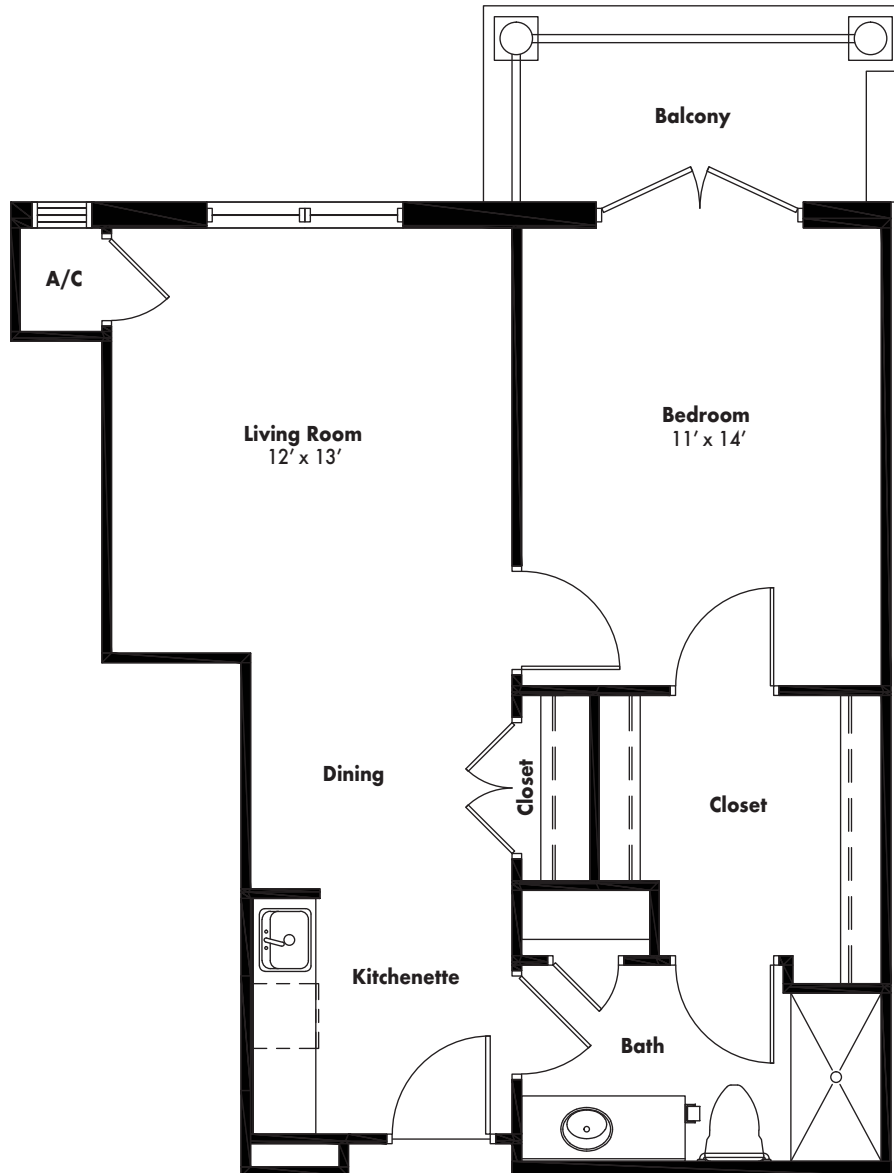

Personal Care

Parc at Piedmont - East Cobb

999 Hood Road

Marietta, GA 30068

www.parcatpiedmont.com

One Bedroom Terrace
660 sq. ft.

AL-A4 / ADA