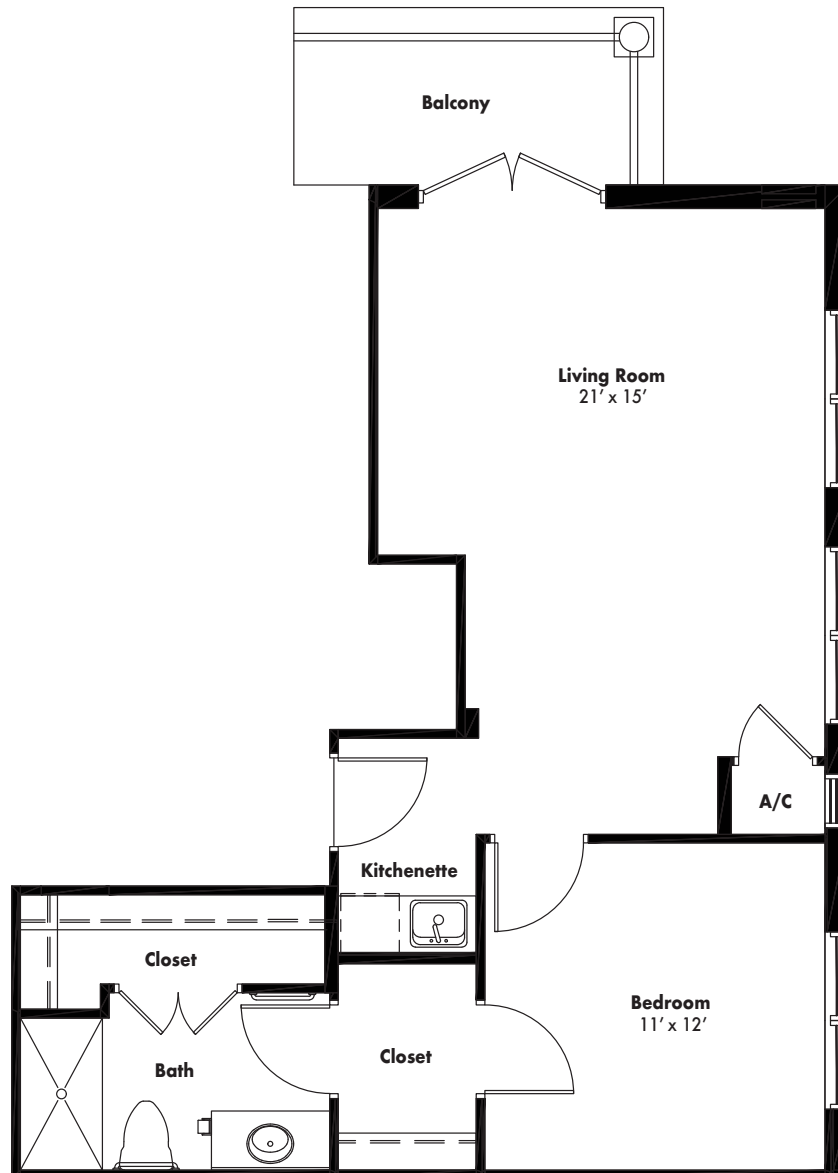

Personal Care

Parc at Piedmont - East Cobb

999 Hood Road

Marietta, GA 30068

www.parcatapiedmont.com

One Bedroom Terrace
702 sq. ft.

AL-A4 / ADA

**Dimensions approximate and subject to change*