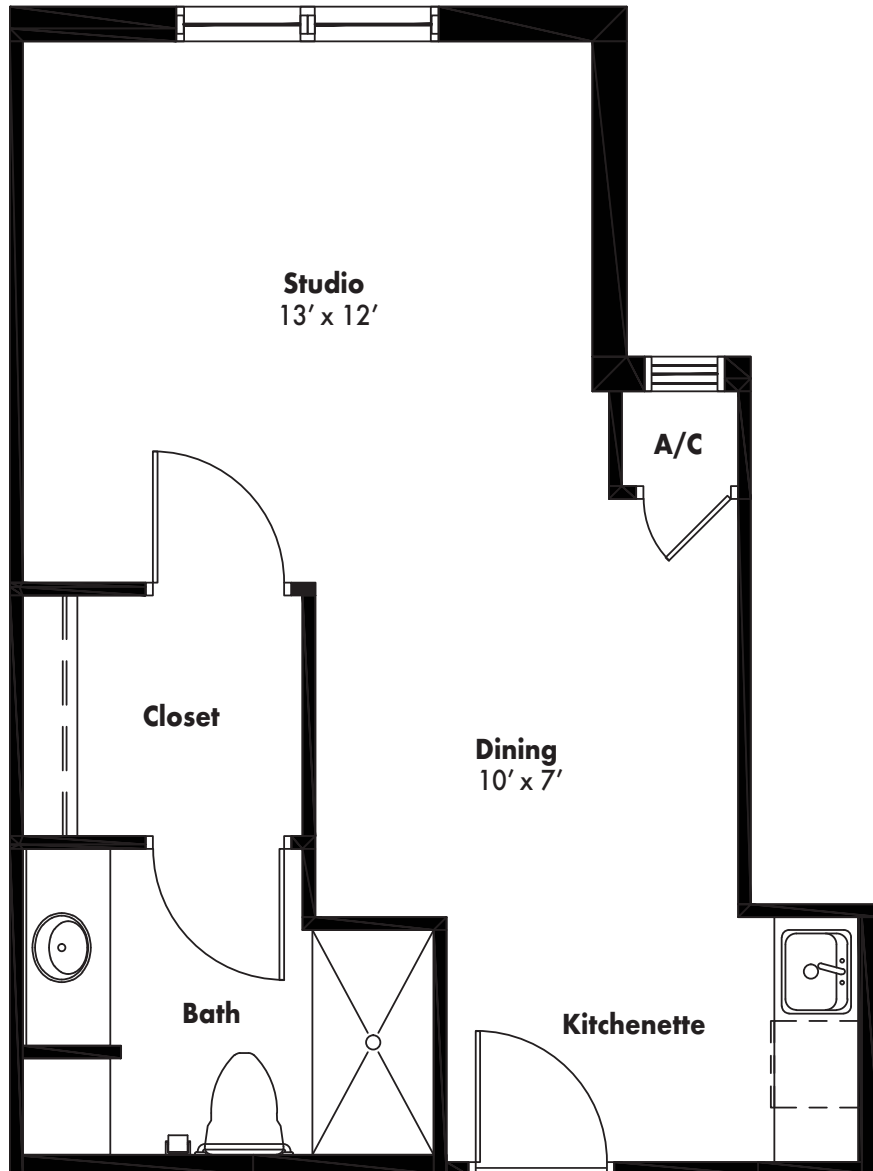

Personal Care

Parc at Piedmont - East Cobb
999 Hood Road
Marietta, GA 30068
www.parcatapiedmont.com

Studio
444 sq. ft.

AL-A4 / ADA

**Dimensions approximate and subject to change*